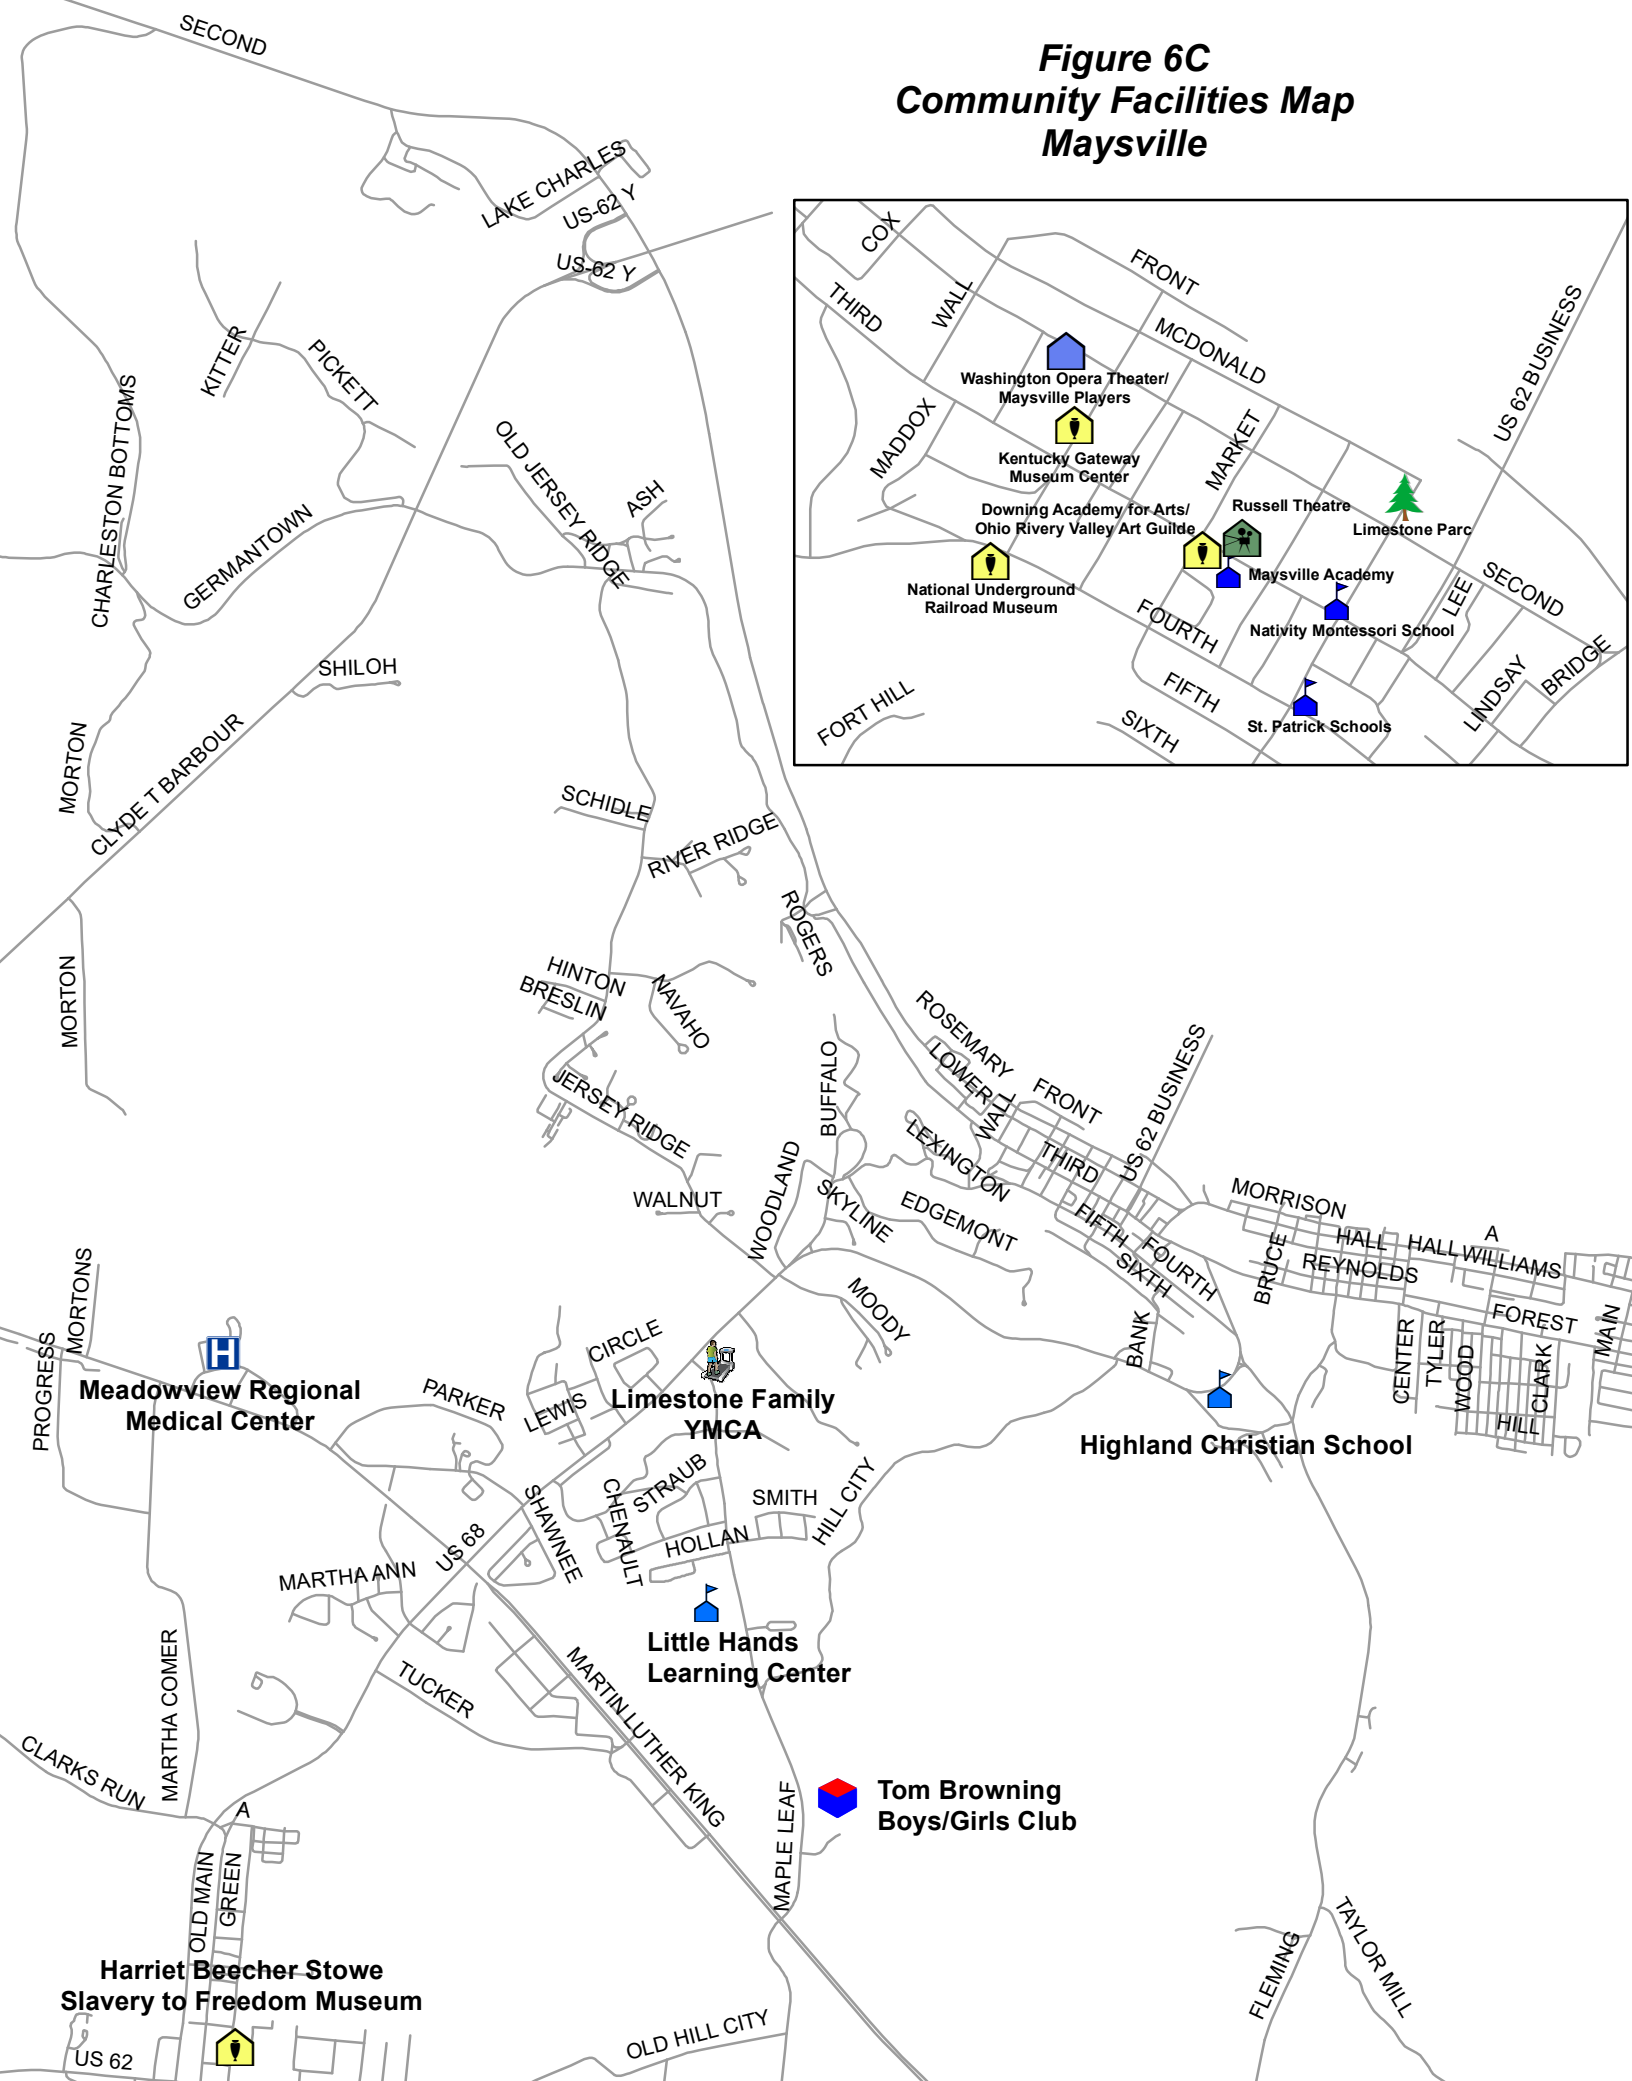

**Figure 6C  
Community Facilities Map  
Maysville**

**Meadowview Regional Medical Center**

**Limestone Family YMCA**

**Little Hands Learning Center**

**Tom Browning Boys/Girls Club**

**Harriet Beecher Stowe Slavery to Freedom Museum**

**Highland Christian School**

Washington Opera Theater/  
Maysville Players

Kentucky Gateway  
Museum Center

Downing Academy for Arts/  
Ohio Rivery Valley Art Guild

National Underground  
Railroad Museum

Russell Theatre

Maysville Academy

Nativity Montessori School

St. Patrick Schools

Limestone Parc