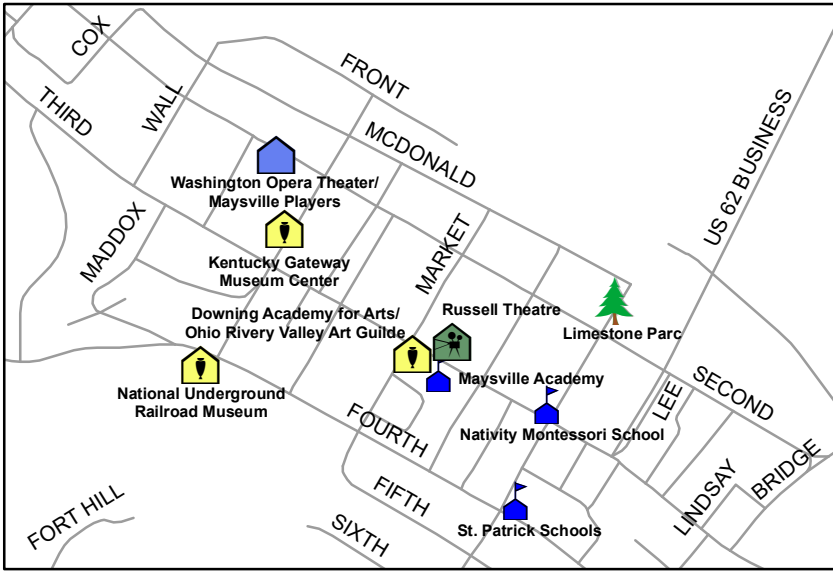

**Figure 6C  
Community Facilities Map  
Maysville**

**Meadowview Regional Medical Center**

**Limestone Family YMCA**

**Little Hands Learning Center**

**Tom Browning Boys/Girls Club**

**Harriet Beecher Stowe Slavery to Freedom Museum**

**Highland Christian School**

Washington Opera Theater/  
Maysville Players

Kentucky Gateway  
Museum Center

Downing Academy for Arts/  
Ohio Rivery Valley Art Guild

National Underground  
Railroad Museum

Russell Theatre

Maysville Academy

Nativity Montessori School

St. Patrick Schools

Limestone Parc